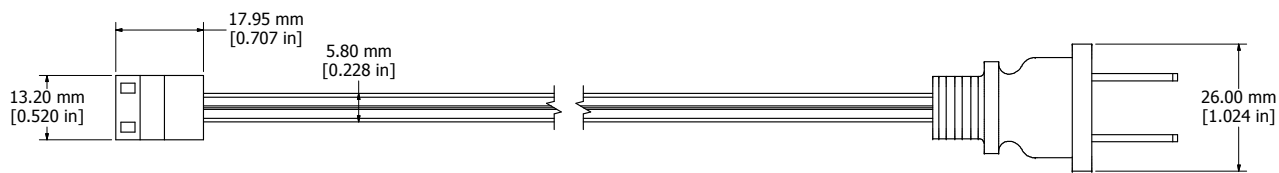

48" INCH 115 VAC  
POWER CORD

SIDE VIEW

ISOMETRIC VIEW

BOTTOM VIEW

HAMMOND  
MANUFACTURING™

DNFC48P

[www.hammondmfg.com](http://www.hammondmfg.com)