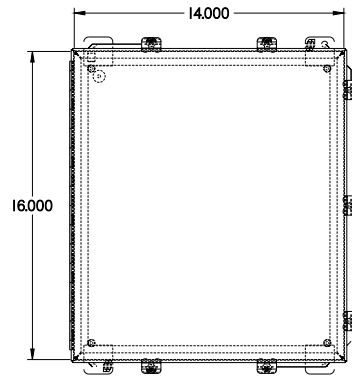

**PART No. 1414N4PHO10LP**

for more information visit  
[www.hammfg.com](http://www.hammfg.com)  
Data subject to change without notice

TOP VIEW

ISOMETRIC VIEW

BACK VIEW

LEFT SIDE VIEW

FRONT VIEW

RIGHT SIDE VIEW

BOTTOM VIEW