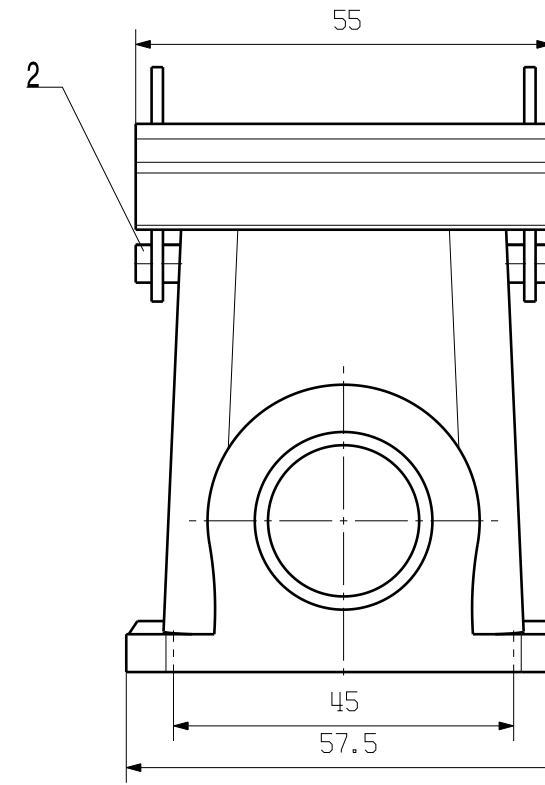

MASSE OHNE TOLERANZ SIND KEINE PRUEFMASSE
DIMS. WITHOUT TOLERANCE ARE NOT CONTROL DIMS.

4	SEALING	NBR
3	LOCKING	STAINLESS STEEL
2	LOCKING BOLTS	STAINLESS STEEL
1	BASE HOUSING	ALUMINIUM WITH POWDER COATING
ROHSTOFF-NR. R.PART NO.	TYP PART NAME	WERKSTOFF MATERIAL

CAT.NO.: 1901150000

MAX. NRN./NOS. ?		MODIFICATION		DRAWING NO.		ISSUE NO.		
SCALE: 1/1		DATE	NAME	HDC 24B SBU 1M25G SOCKELGEHAEUSE BASE HOUSING				
SUPERSEDES:		DRAWN	21.10.2005					YANG_A
SUPERSEDED BY:		CHECKED	31.10.2005					ZHANG_T
		APPROVED			PRODUCT FILE:			

Weidmüller

WEITERGABE SOWIE VERVIELFÄLTIGUNG DIESES DOKUMENTS, VERWERTUNG UND MITTEILUNG SEINES INHALTS SIND VERBOTEN, SOWEIT NICHT AUSDRUECKLICH GESTATTET.
ZUWIDERHANDLUNGEN VERPFLICHTEN ZU SCHADENERSATZ. ALLE RECHTE FUER DEN FALL DER PATENT-, GEBRAUCHSMUSTER- ODER GESCHMACKSMUSTEREINTRAGUNG VORBEHALTEN.
THE REPRODUCTION, DISTRIBUTION AND UTILIZATION OF THIS DOCUMENT AS WELL AS THE COMMUNICATION OF ITS CONTENTS TO OTHERS WITHOUT EXPLICIT AUTHORIZATION IS PROHIBITED.
OFFENDERS WILL BE HELD LIABLE FOR THE PAYMENT OF DAMAGES. ALL RIGHTS RESERVED IN THE EVENT OF THE GRANT OF A PATENT, UTILITY MODEL OR DESIGN.