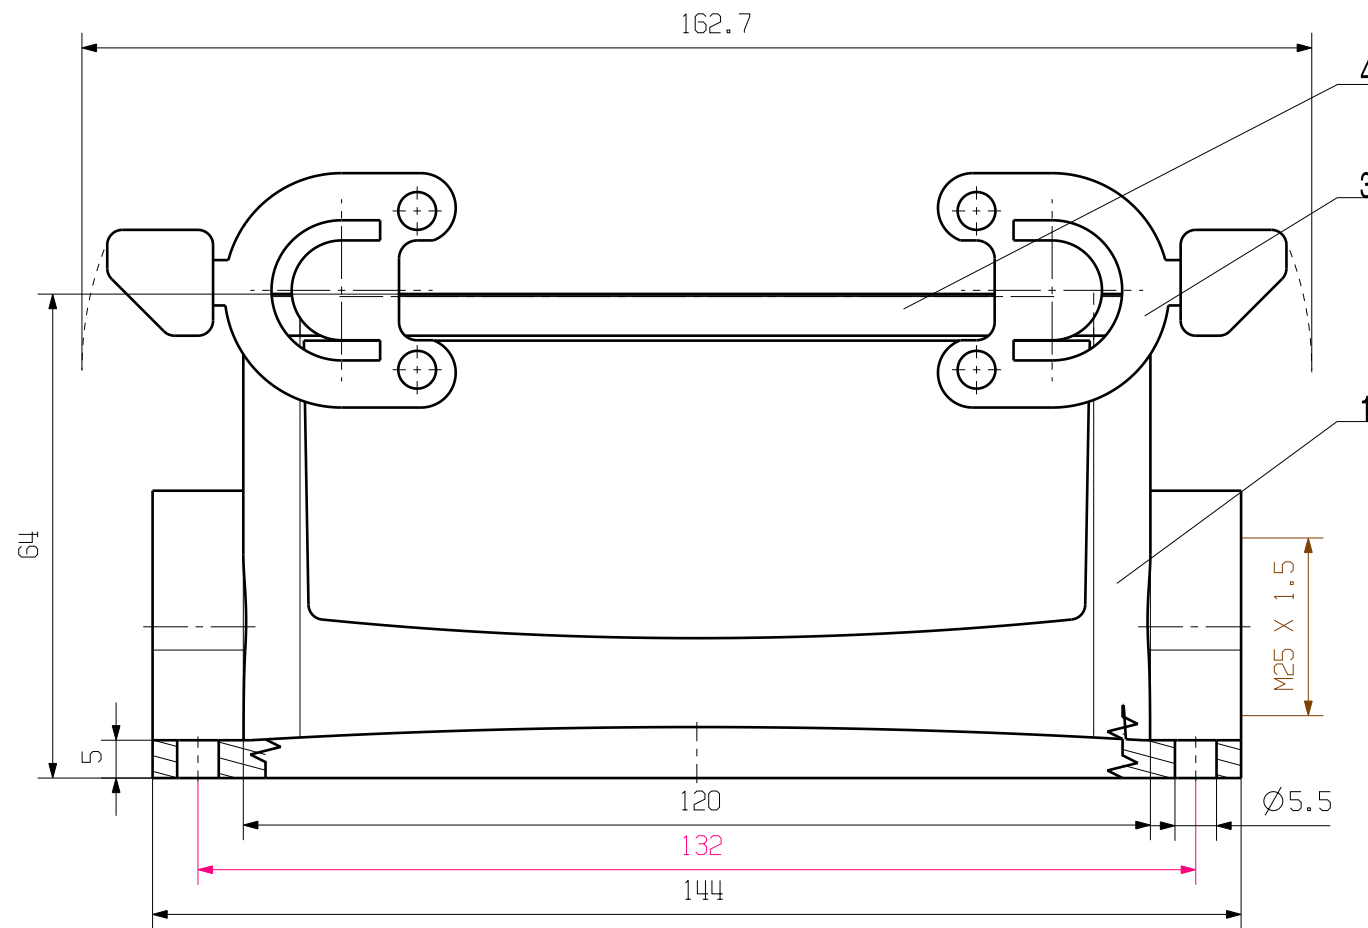

MASSE OHNE TOLERANZ SIND KEINE PRUEFMASSE  
 DIMS. WITHOUT TOLERANCE ARE NOT CONTROL DIMS.

4	SEALING	NBR
3	LOCKING	STAINLESS STEEL
2	LOCKING BOLTS	STAINLESS STEEL
1	BASE HOUSING	ALUMINIUM WITH POWDER COATING
ROHSTOFF-NR. R.PART NO.	TYP PART NAME	WERKSTOFF MATERIAL

CAT.NO.: 1901150000

MAX. NRN./NOS. ?		MODIFICATION		DRAWING NO.		ISSUE NO.		
SCALE: 1/1		DATE	NAME	<b>HDC 24B SBU 1M25G</b> SOCKELGEHAEUSE BASE HOUSING				
SUPERSEDES:		DRAWN	21.10.2005					YANG_A
SUPERSEDED BY:		CHECKED	31.10.2005					ZHANG_T
		APPROVED			PRODUCT FILE:			