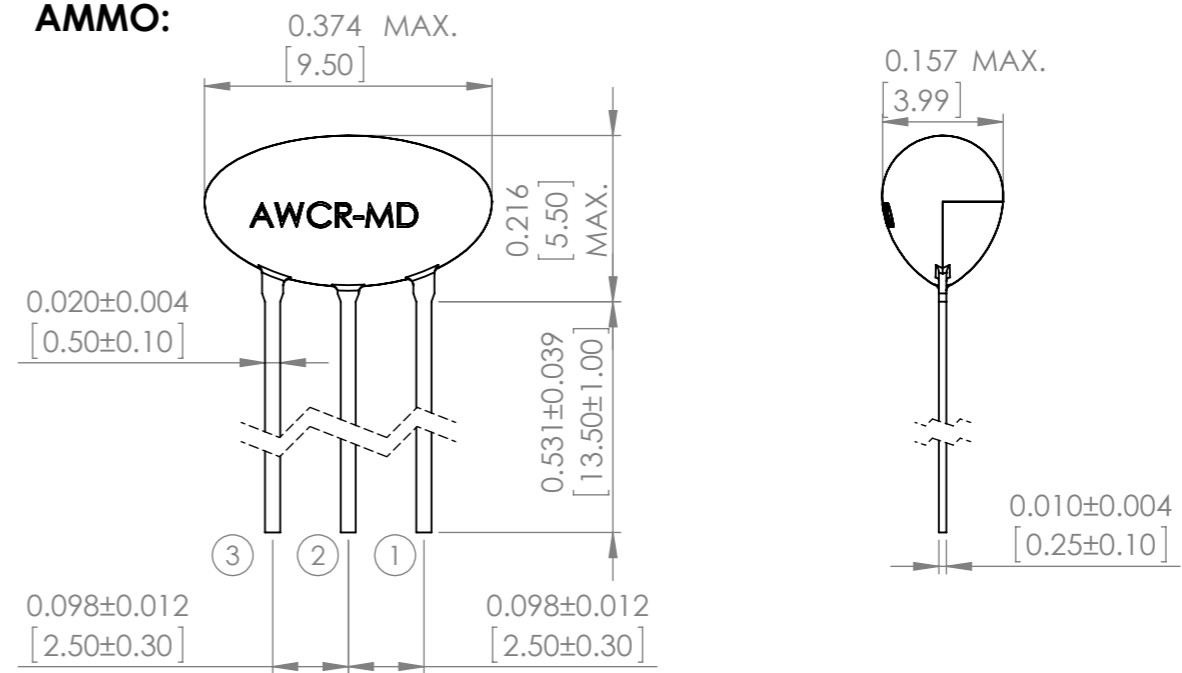

Freq. Range: 2.00 ~ 6.00MHz (Low Profile)

Bulk:

AMMO:

Freq. Range: 12.51 ~ 60.00MHz

Bulk:

AMMO:

- ① INPUT
- ② GROUND
- ③ OUTPUT

*: EIAJ MONTHLY CODE

- ① INPUT
- ② GROUND
- ③ OUTPUT

** : 12.51 ~ 13.00MHz, 12.0mm max
TOP PACKAGE MARKING IS FOR ILLUSTRATION PURPOSES ONLY

UNLESS OTHERWISE SPECIFIED: DIMENSIONS ARE IN MM SURFACE FINISH: TOLERANCES: LINEAR: ANGULAR:		FINISH:	DEBUR AND BREAK SHARP EDGES		DO NOT SCALE DRAWING	REVISION	-		
DRAWN SAAZVAT		SIGNATURE	DATE		 30332 Esperanza, Rancho Santa margarita, California 92688				
CHK'D XXXXXX								TITLE: Ceramic Resonator	
APP'VD		MATERIAL:		DWG NO. AWCR-MD		A3			
MFG		WEIGHT:		SCALE:4:1		SHEET 1 OF 1			
Q.A