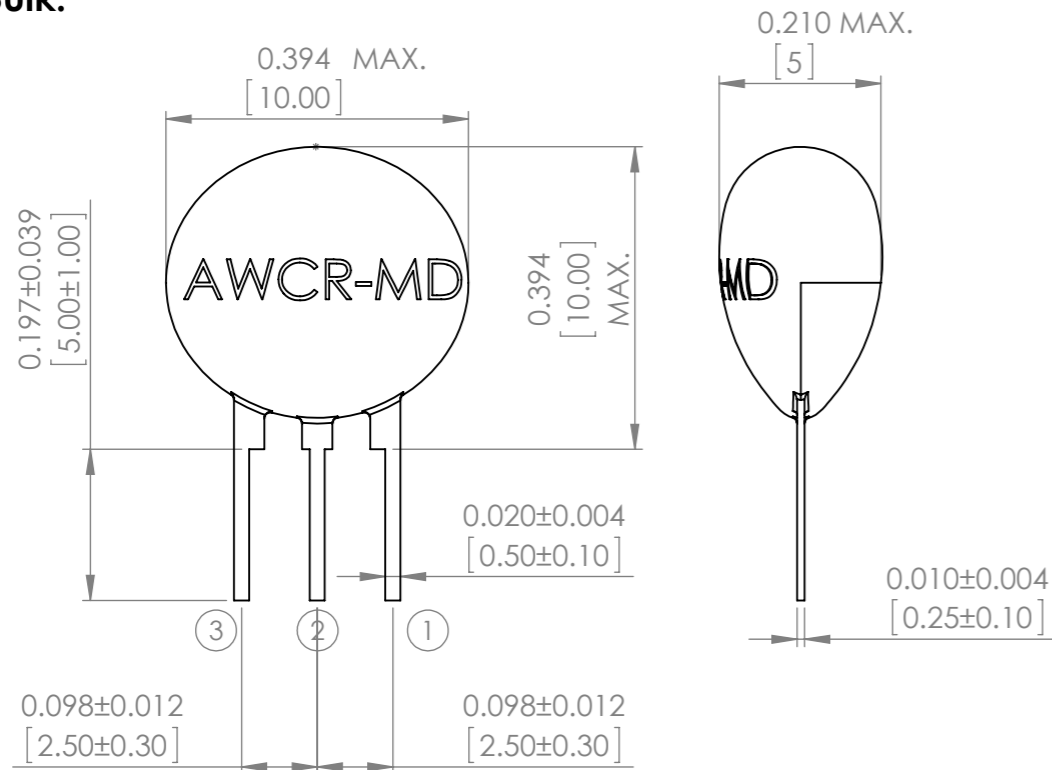

**Freq. Range: 2.00 ~ 6.00MHz (Low Profile)**

**Bulk:**

**AMMO:**

**Freq. Range: 12.51 ~ 60.00MHz**

**Bulk:**

**AMMO:**

- ① INPUT
- ② GROUND
- ③ OUTPUT

\*: EIAJ MONTHLY CODE

- ① INPUT
- ② GROUND
- ③ OUTPUT

\*\* : 12.51 ~ 13.00MHz, 12.0mm max  
**TOP PACKAGE MARKING IS FOR ILLUSTRATION PURPOSES ONLY**

UNLESS OTHERWISE SPECIFIED: DIMENSIONS ARE IN MM SURFACE FINISH: TOLERANCES: LINEAR: ANGULAR:		FINISH:	DEBUR AND BREAK SHARP EDGES		DO NOT SCALE DRAWING	REVISION	-
DRAWN SAAZVAT		SIGNATURE	DATE		 30332 Esperanza, Rancho Santa margarita, California 92688		
CHK'D XXXXXX							
APP'VD		MATERIAL:		DWG NO. AWCR-MD		A3	
MFG		WEIGHT:		SCALE:4:1		SHEET 1 OF 1	
Q.A							