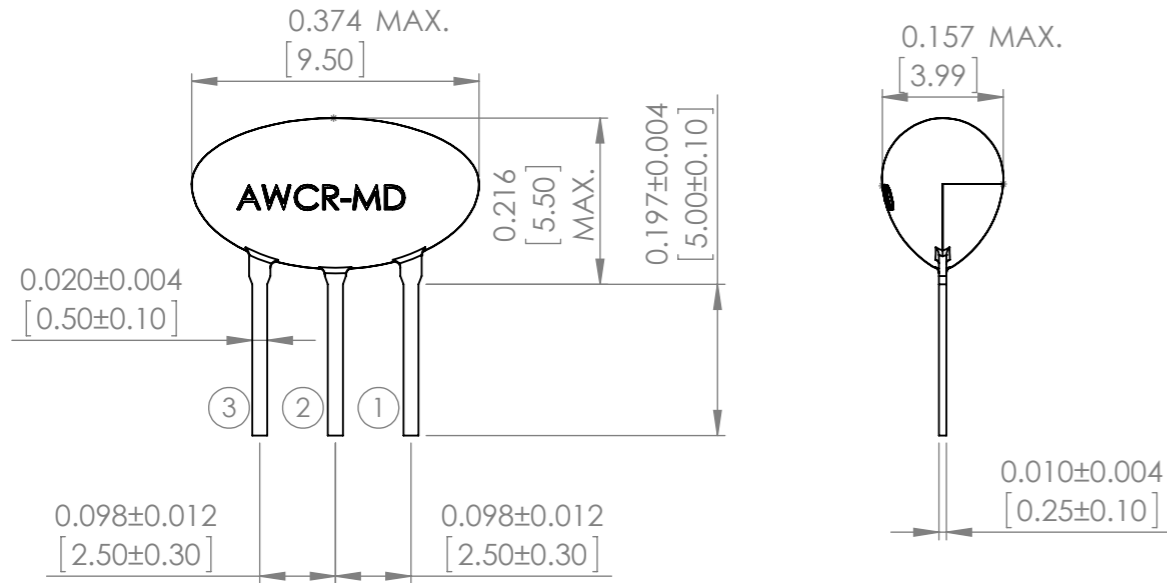

Freq. Range: 2.00 ~ 6.00MHz (Low Profile)

Bulk: