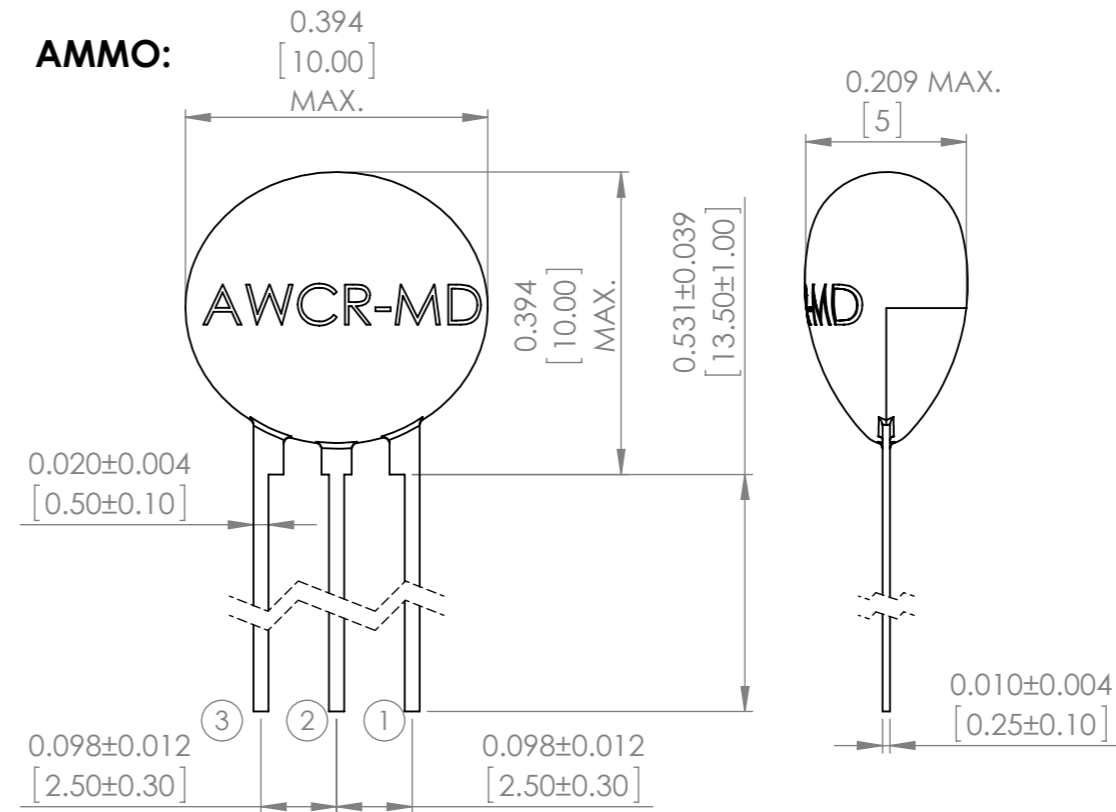

**Freq. Range: 2.00 ~ 6.00MHz (Low Profile)**

**Bulk:**

**AMMO:**

**Freq. Range: 12.51 ~ 60.00MHz**

**Bulk:**

**AMMO:**

- ① INPUT
- ② GROUND
- ③ OUTPUT

\*: EIAJ MONTHLY CODE

- ① INPUT
- ② GROUND
- ③ OUTPUT

\*\* : 12.51 ~ 13.00MHz, 12.0mm max  
**TOP PACKAGE MARKING IS FOR ILLUSTRATION PURPOSES ONLY**

UNLESS OTHERWISE SPECIFIED: DIMENSIONS ARE IN MM SURFACE FINISH: TOLERANCES: LINEAR: ANGULAR:		FINISH:	DEBUR AND BREAK SHARP EDGES		DO NOT SCALE DRAWING	REVISION	-
DRAWN SAAZVAT		SIGNATURE	DATE		 30332 Esperanza, Rancho Santa margarita, California 92688		
CHK'D XXXXXX							
APP'VD		MATERIAL:		DWG NO. AWCR-MD		A3	
MFG		WEIGHT:		SCALE:4:1		SHEET 1 OF 1	
Q.A							