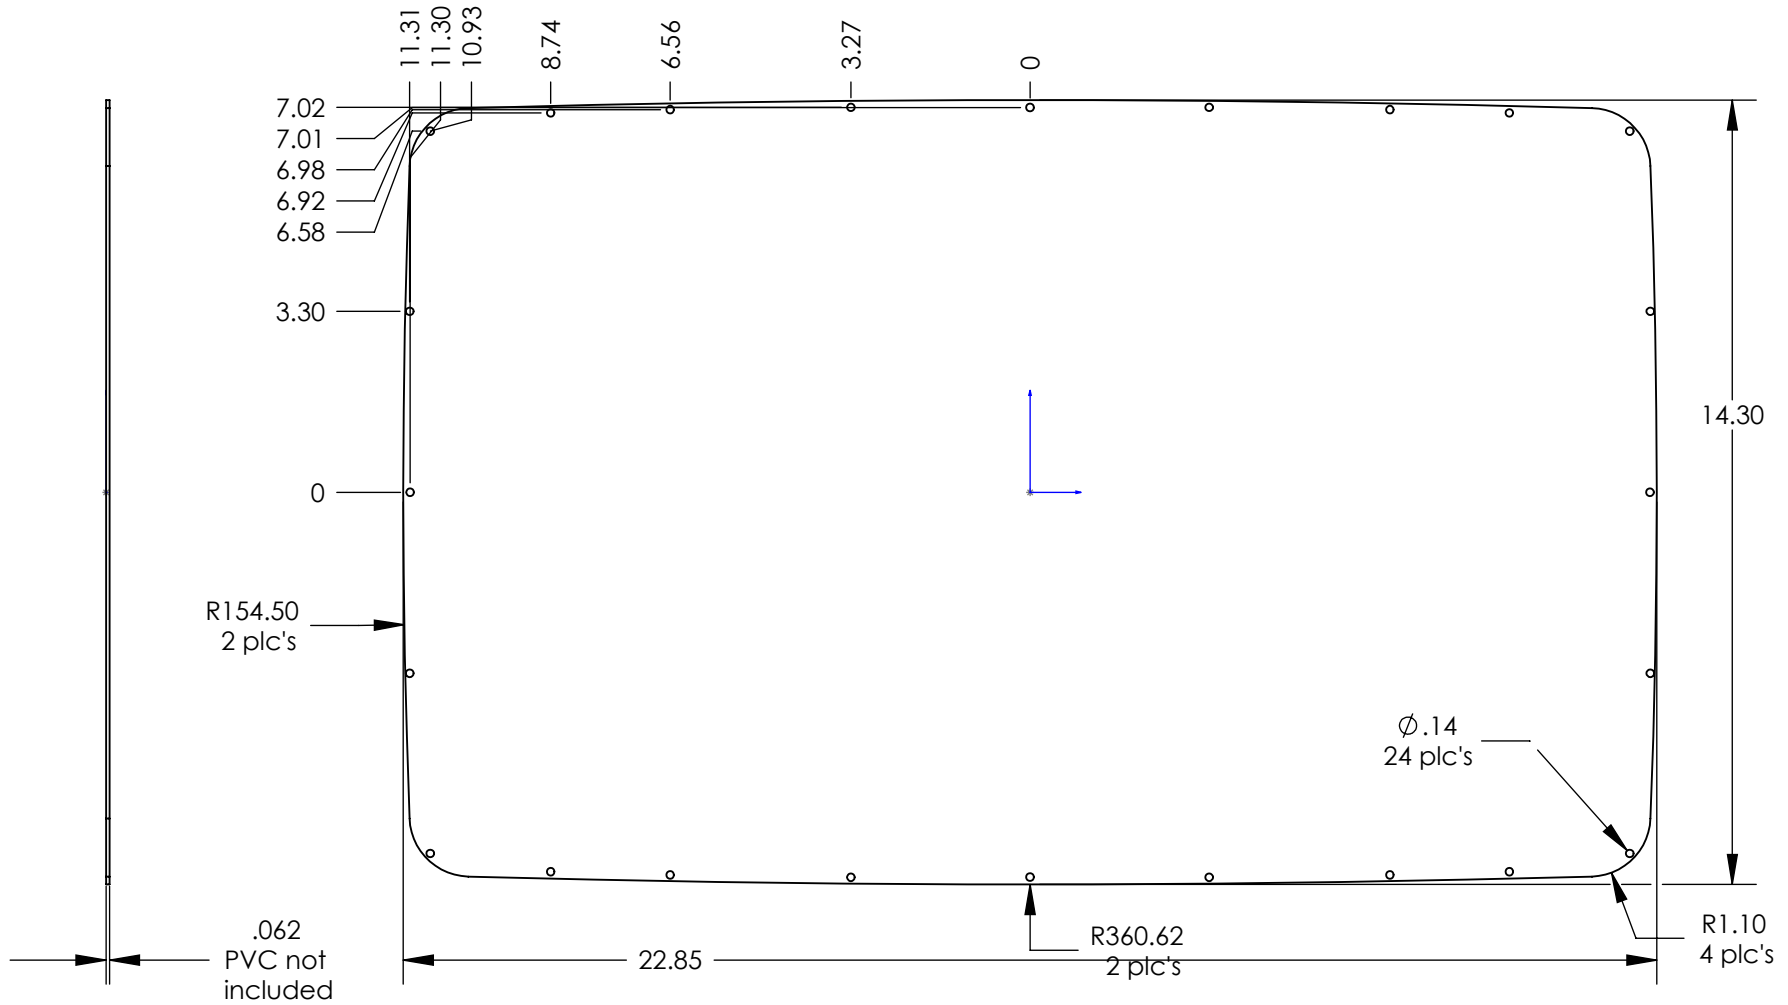

SERPAC Electronic Enclosures 7950T 920 TOP PANEL KIT

NOTES:

- 1) PVC film this side.
- 2) Panel Kit includes:
 - 1 pc of pn 7151 120top aluminum panel.
 - 24 pcs of pn 6005 screws (#4 X 3/8").

NOTES:

- 1) PVC film this side.
- 2) Panel Kit includes:
 - 1 pc of pn 7152 120 bottom aluminum panel.
 - 1 pc of pn 8101 Instrument panel O-ring for 120.
 - 24 pcs of pn 8000 O-ring.
 - 24 pcs of pn 6005 screws (#4 X 3/8").