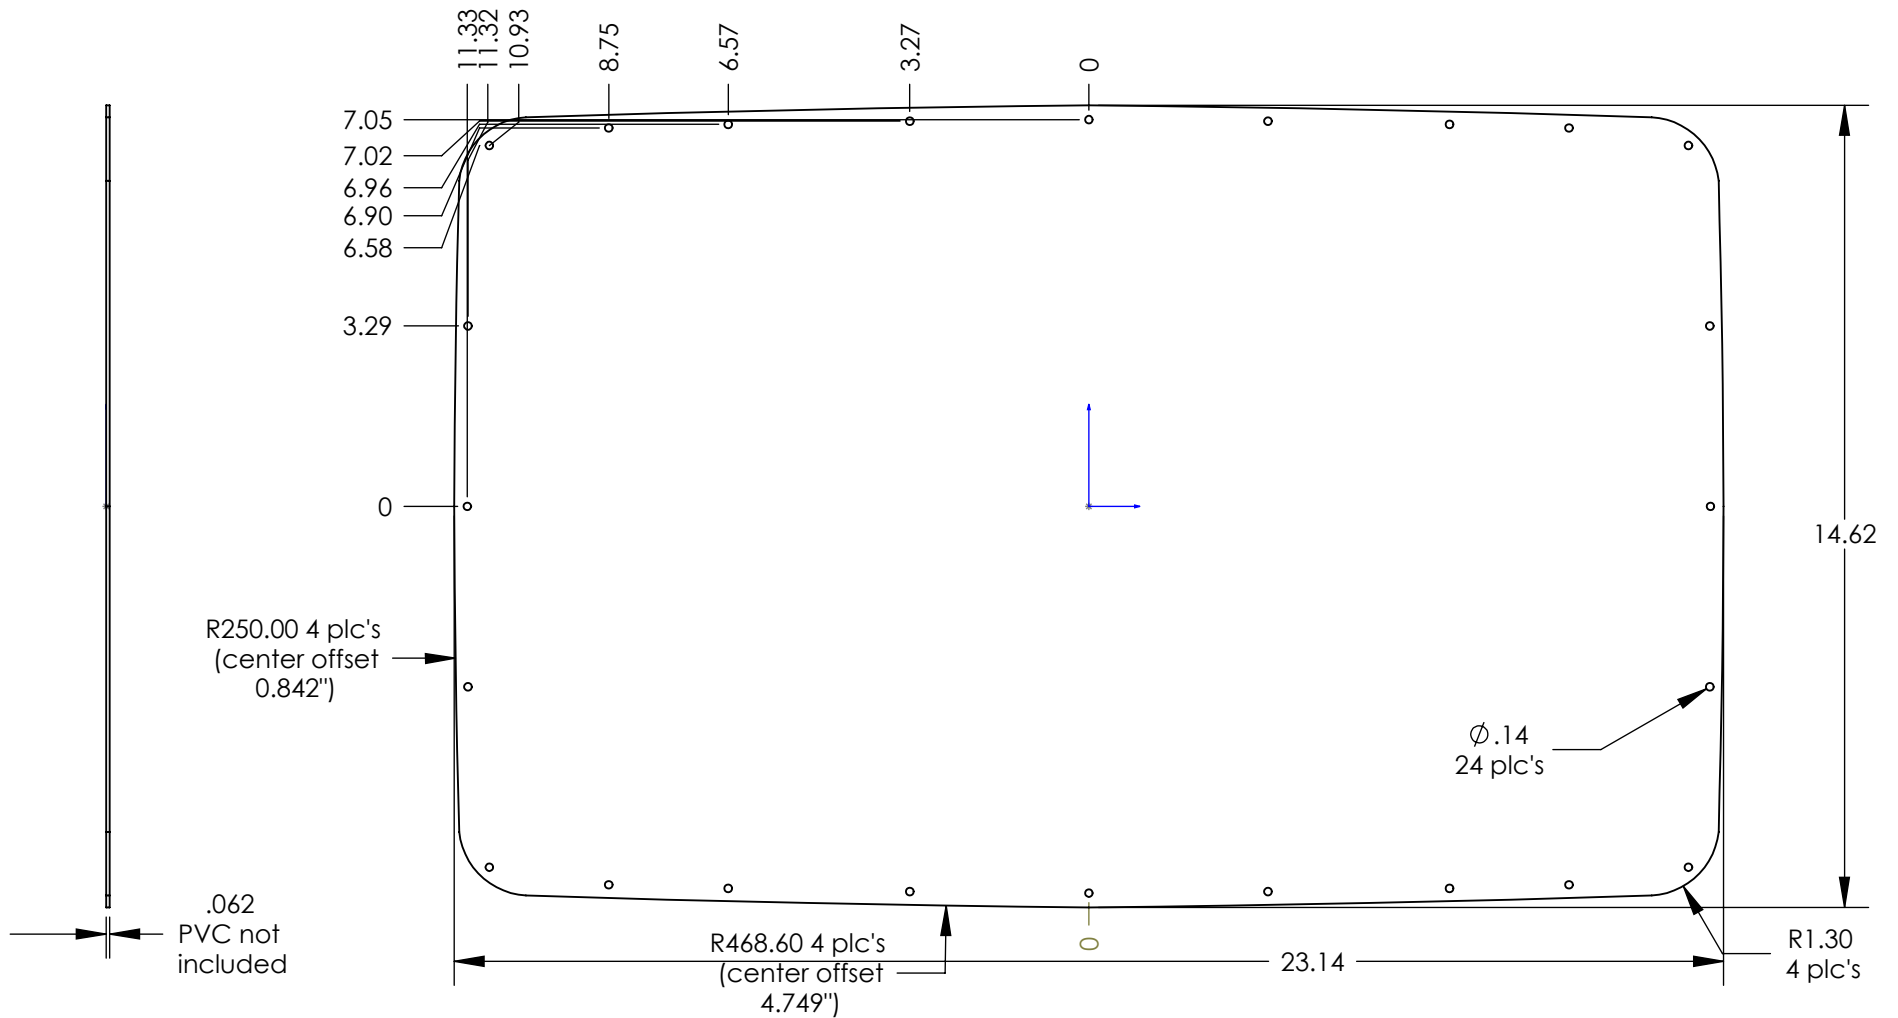

SERPAC Electronic Enclosures 7950T 920 TOP PANEL KIT

NOTES:

- 1) PVC film this side.
- 2) Panel Kit includes:
 - 1 pc of pn 7151 120top aluminum panel.
 - 24 pcs of pn 6005 screws (#4 X 3/8").

NOTES:

- 1) PVC film this side.
- 2) Panel Kit includes:
 - 1 pc of pn 7152 120 bottom aluminum panel.
 - 1 pc of pn 8101 Instrument panel O-ring for 120.
 - 24 pcs of pn 8000 O-ring.
 - 24 pcs of pn 6005 screws (#4 X 3/8").