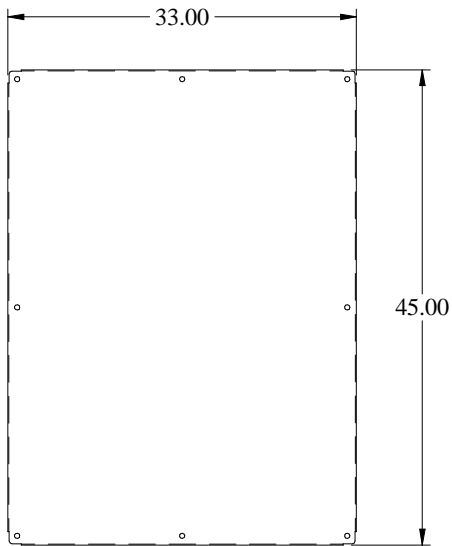

PART No. 1418N4ALS8

for more information visit
www.hammfg.com

Data subject to change without notice

Isometric drawing Not to Scale

INNER PANEL

BACK VIEW

LEFT SIDE VIEW

FRONT VIEW

TOP VIEW

BOTTOM VIEW

ISOMETRIC VIEW

RIGHT SIDE VIEW