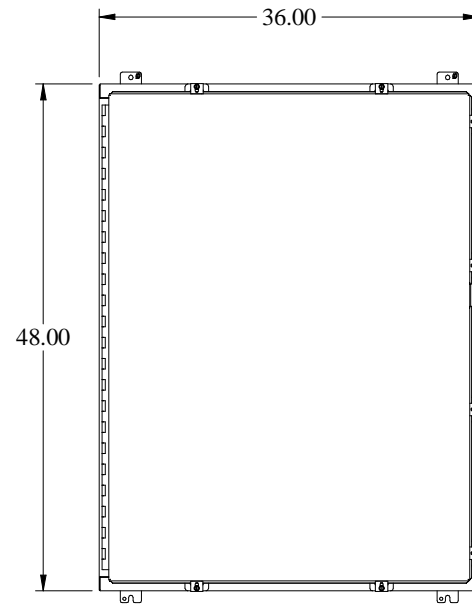

PART No. 1418N4ALS8

for more information visit
www.hammfg.com

Data subject to change without notice

Isometric drawing Not to Scale

INNER PANEL

BACK VIEW

LEFT SIDE VIEW

FRONT VIEW

TOP VIEW

BOTTOM VIEW

ISOMETRIC VIEW

RIGHT SIDE VIEW